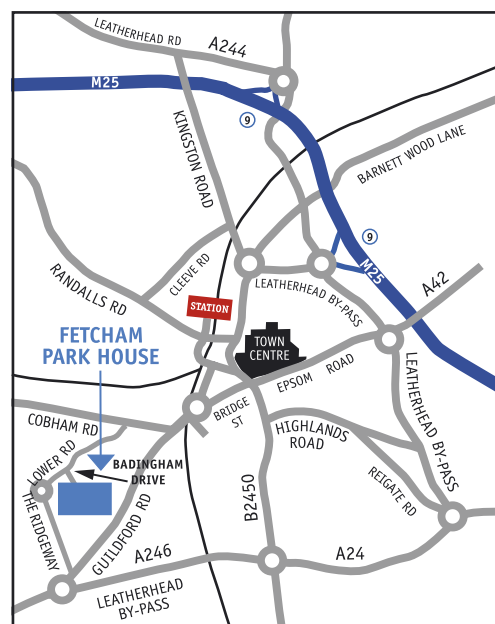

FETCHAM PARK HOUSE

Near Leatherhead, Surrey

Directions

By Motorway

From the M25, take junction 9 and follow the signs for A243 Leatherhead, Dorking (A24). At the next two roundabouts, follow A24 to Dorking. At Givons Grove roundabout, follow A246 signs to Fetcham and Guildford. At next roundabout Fetcham, is sign posted as A2012. Take this exit on roundabout and turn first left down The Ridgeway. Go to mini roundabout and take third exit into Lower Road. The entrance to Fetcham Park House is second on the right at the junction with Badingham Drive.

By Road from Guildford

Leave Guildford by the Epsom Road (A246). Continue for about 11 miles on the A246 through Merrow, East Clandon, East Horsley, Effingham and Great Bookham. At next roundabout, Fetcham is sign posted as A2012. First exit and turn first left down The Ridgeway. Go to mini roundabout and take third exit into Lower Road. The entrance to Fetcham Park House is second on the right at the junction with Badingham Drive.

Or come off the A3 at Cobham. Go over first roundabout, take second exit at next roundabout and drive through Cobham. The road goes over the motorway and eventually you come to Fetcham Village. At the mini roundabout take second exit into The Street and continue until you come to another roundabout. Take first exit into Lower Road and then take second right into Badingham Drive. Our entrance is immediately on the right.

By Rail

Trains are available from Leatherhead Station to London. Croydon, Guildford and Horsham.

Fetcham Park House, Lower Road, Fetcham, Leatherhead, Surrey KT22 9HD

Tel: 01372 371000 Fax: 01372 371001 info@parallel-fetcham.co.uk www.parallelbusinesscentres.co.uk