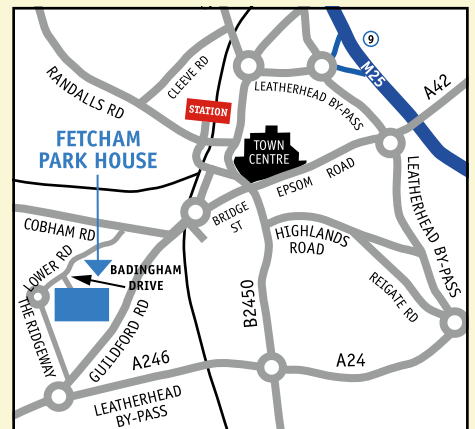

## CAMS HALL

*Fareham, Hampshire*

Cams Hill, Fareham, Hampshire PO16 8AB  
Tel: +44 (0)1329 227444 Fax: +44 (0)1329 227445  
info@cams-hall.co.uk www.parallelbusinesscentres.co.uk

Cams Hall is two minutes from the M27, leading to the A3 and M25 for Central London, Heathrow and Gatwick. Southampton regional airport and Fareham main line rail station are also easily accessible.

## PARALLEL HOUSE

*Guildford, Surrey*

32 London Road, Guildford, Surrey GU1 2AB  
Tel: +44 (0)1483 230300 Fax: +44 (0)1483 303604  
info@parallel-business.co.uk www.parallelbusinesscentres.co.uk

Parallel House has easy access to the A3 and M25 for London and its international airports. The town's two rail stations, one only two minutes walk away, run frequent services to London Waterloo and Portsmouth.

Fetcham Park House is short drive from J9 of the M25, making it convenient for Central London, Heathrow and Gatwick airports. Trains from Leatherhead connect to London, Croydon, Guildford and Horsham.