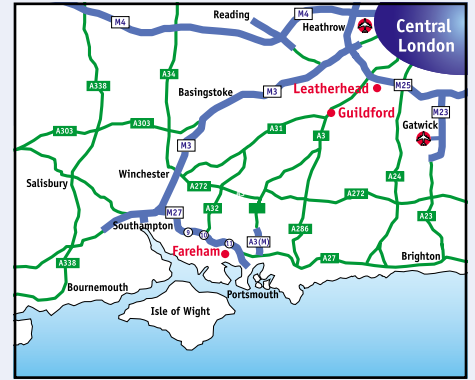

# PARALLEL

BUSINESS CENTRES

Our centres are conveniently located for motorways, railway stations and airports. Bars, restaurants, shops and leisure facilities are close by.

## CAMS HALL

*Fareham, Hampshire*

Cams Hill, Fareham, Hampshire PO16 8AB  
Tel: +44 (0)1329 227444 Fax: +44 (0)1329 227445  
info@cams-hall.co.uk www.parallelbusinesscentres.co.uk

Cams Hall is two minutes from the M27, leading to the A3 and M25 for Central London, Heathrow and Gatwick. Southampton regional airport and Fareham main line rail station are also easily accessible.

Fetcham Park House is short drive from J9 of the M25, making it convenient for Central London, Heathrow and Gatwick airports. Trains from Leatherhead connect to London, Croydon, Guildford and Horsham.