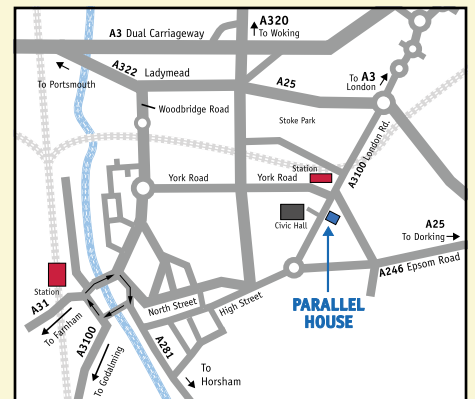

## CAMS HALL

*Fareham, Hampshire*

Cams Hill, Fareham, Hampshire PO16 8AB  
Tel: +44 (0)1329 227444 Fax: +44 (0)1329 227445  
info@cams-hall.co.uk www.parallelbusinesscentres.co.uk

Cams Hall is two minutes from the M27, leading to the A3 and M25 for Central London, Heathrow and Gatwick. Southampton regional airport and Fareham main line rail station are also easily accessible.

## PARALLEL HOUSE

*Guildford, Surrey*

32 London Road, Guildford, Surrey GU1 2AB  
Tel: +44 (0)1483 230300 Fax: +44 (0)1483 303604  
info@parallel-business.co.uk www.parallelbusinesscentres.co.uk

Parallel House has easy access to the A3 and M25 for London and its international airports. The town's two rail stations, one only two minutes walk away, run frequent services to London Waterloo and Portsmouth.

Fetcham Park House is short drive from J9 of the M25, making it convenient for Central London, Heathrow and Gatwick airports. Trains from Leatherhead connect to London, Croydon, Guildford and Horsham.